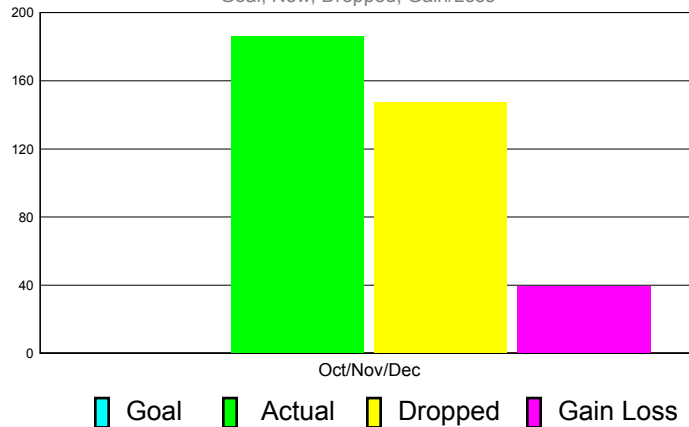

Membership Results 2011-2012

Goal, New, Dropped, Gain/Loss