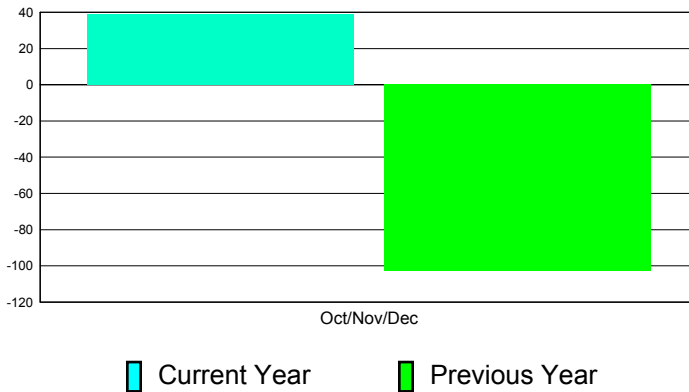

Comparison of Membership Gain/Loss

Current Year Compared to the Previous Year