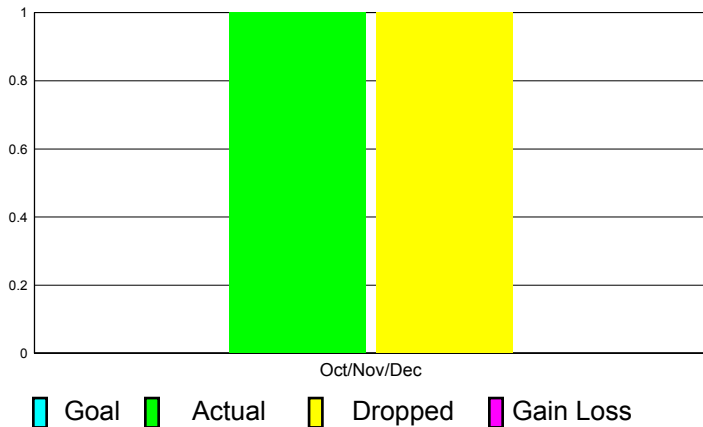

GMT Reports for District (or Undistricted) **District 117 A**

GMT: Federico STEINHAUS

Location: GREECE

GMT CA: 4

CLUBS

**Club Results
2011-2012**

**Clubs
2010-2011**

Month	New Club Goal	Actual New Clubs	Actual Dropped Clubs	Gain/Loss of Clubs	Gain/Loss of Clubs
Oct/Nov/Dec	0	1	1	0	-1
Totals	0	1	1	0	-1

Club Results 2011-2012

Goal, New, Dropped, Gain/Loss

Comparison of Club Gain/Loss

Current Year Compared to the Previous Year

YTD Status Quo Clubs 2010-2011

Status Quo Clubs Compared to Status Quo Members

MEMBERSHIP